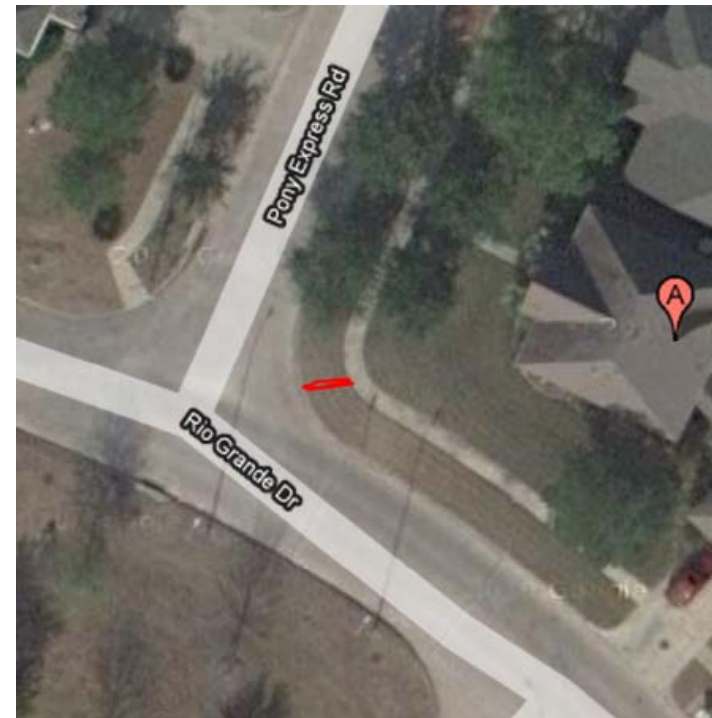

Notes: Would make for a complete pathway around pool / park

Willow Pointe Sidewalk Improvements

Location: 10023 Rio Bravo

Affected Homes: 10023 Rio Bravo

Condition: Missing Sidewalk and Ramp

Notes: On Spine Road

Willow Pointe Sidewalk Improvements

Location: On Pony Express b/t Rio Bravo Rd and Elm Meadow Trail

Affected Homes: 10023 Rio Bravo Rd and 10002 Elm Meadow Trail

Condition: No Sidewalk

Notes: On Spine Rd...no sidewalk exists...very long

Willow Pointe Sidewalk Improvements

Location: On Pony Express b/t Elm Meadow Trail and Encino Cove Ct

Affected Homes: 10003 Elm Meadow Trail and 10002 Encino Cove Ct

Condition: No Sidewalk

Notes: On Spine Rd...no sidewalk exists...

Willow Pointe Sidewalk Improvements

Location: 10347 Pony Express

Affected Homes: 10347 Pony Express

Condition: Missing Ramp

#10

Notes: On Spine Road

Willow Pointe Sidewalk Improvements

Location: Trail Ridge Court Island